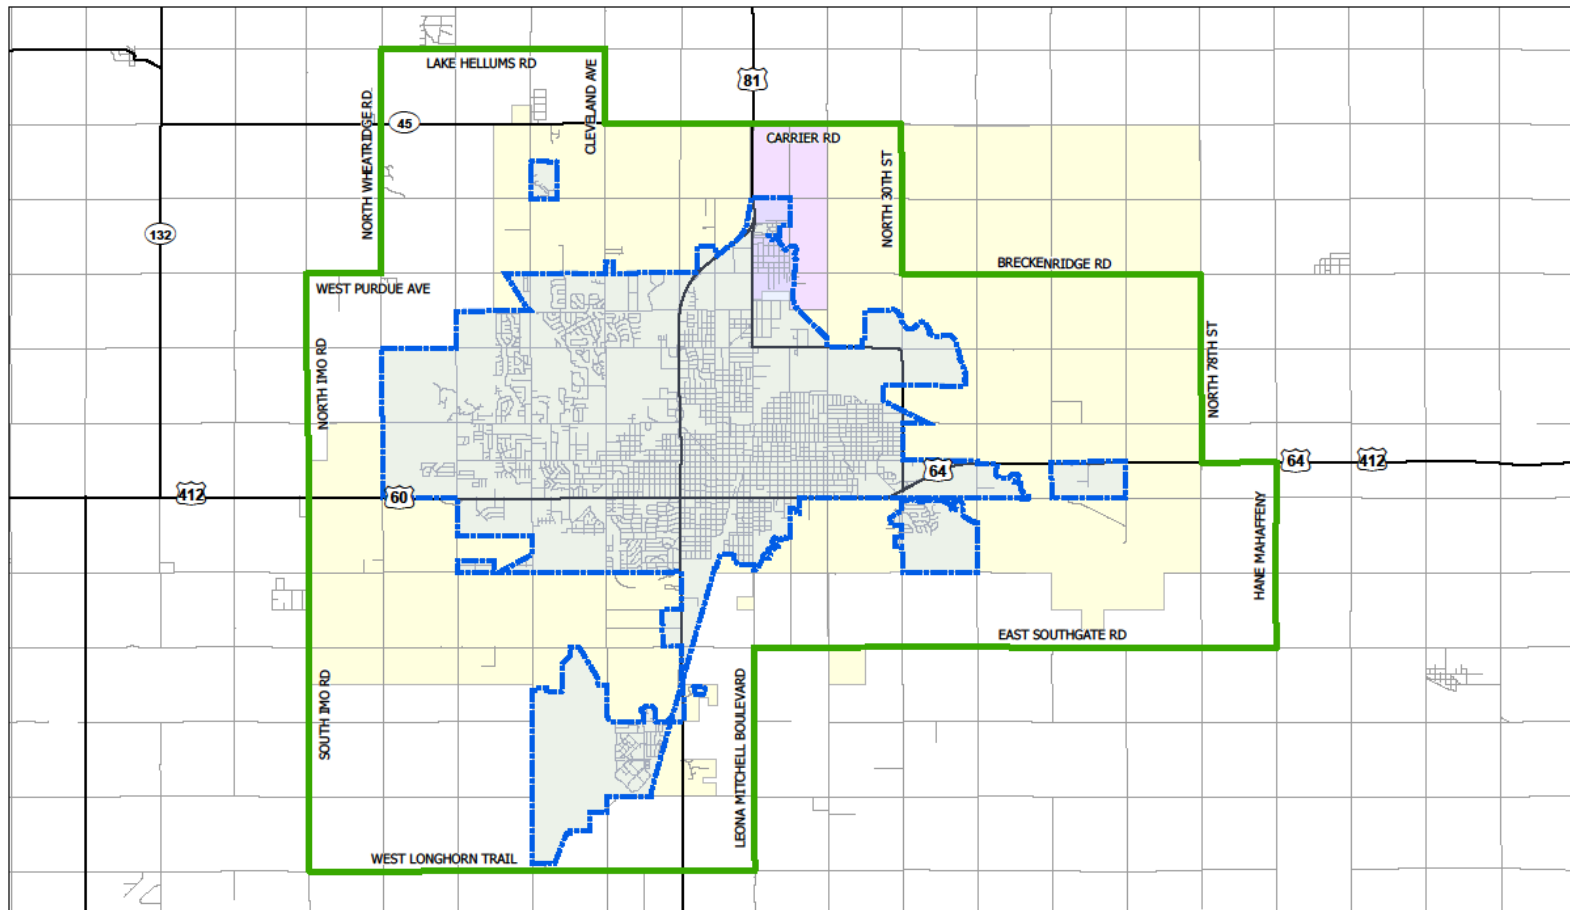

Chisholm Trail Metropolitan Planning Area

OKLAHOMA
Transportation

Chisholm Trail Metropolitan Planning Area

- Legend**
- Highway
 - Road
 - MPA
 - Census Urban Area Boundary
 - Enid City Limit
 - The Town of North Enid City Limit